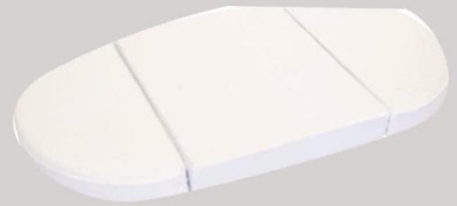

Chelino
PLATINUM
**Compactum
Chest Of Draws**

- Large nursery room draws
- Chest of Draws (Compactum) with 3 large draws

BEST DEAL
NOW
R4 999.⁹⁹