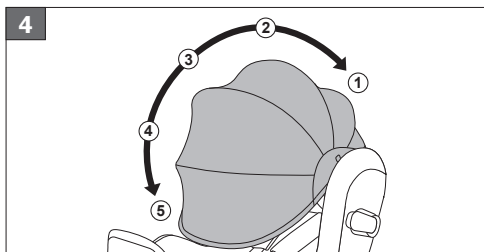

SUN CANOPY

SIRONA T i-Size

SHORT INSTRUCTIONS

ASSEMBLY

DISASSEMBLY

CYBEX GmbH | Riedingerstr. 18 | 95448 Bayreuth, Germany
www.cybex-online.com

quefairedemesdechets.fr