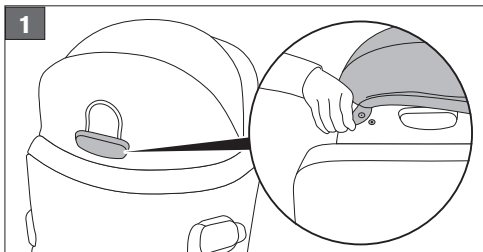

SUN CANOPY

SIRONA T i-Size

SHORT INSTRUCTIONS

ASSEMBLY

DISASSEMBLY

CYBEX GmbH | Riedingerstr. 18 | 95448 Bayreuth, Germany
www.cybex-online.com

quefairedemesdechets.fr