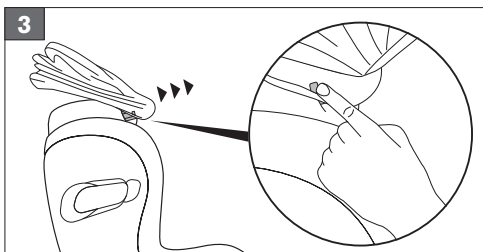

SUN CANOPY

SIRONA T i-Size

SHORT INSTRUCTIONS

ASSEMBLY

DISASSEMBLY

CYBEX GmbH | Riedingerstr. 18 | 95448 Bayreuth, Germany
www.cybex-online.com

quefairedemesdechets.fr