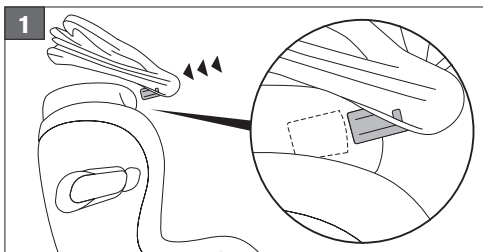

SUN CANOPY

SIRONA T i-Size

SHORT INSTRUCTIONS

ASSEMBLY

DISASSEMBLY

CYBEX GmbH | Riedingerstr. 18 | 95448 Bayreuth, Germany
www.cybex-online.com

quefairedemesdechets.fr