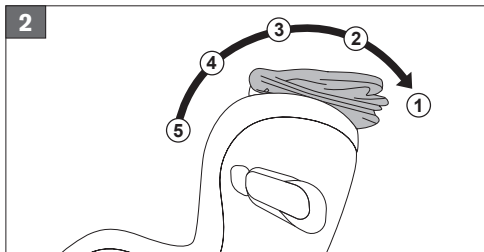

SUN CANOPY

SIRONA T i-Size

SHORT INSTRUCTIONS

ASSEMBLY

DISASSEMBLY

CYBEX GmbH | Riedingerstr. 18 | 95448 Bayreuth, Germany
www.cybex-online.com

quefairedemesdechets.fr