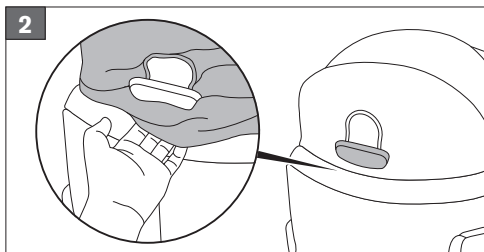

SUN CANOPY

SIRONA T i-Size

SHORT INSTRUCTIONS

ASSEMBLY

DISASSEMBLY

CYBEX GmbH | Riedingerstr. 18 | 95448 Bayreuth, Germany
www.cybex-online.com

quefairedemesdechets.fr