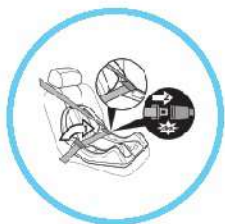

Strollers & Travel Systems

OPTIONAL
ISOFIX BASE
R999.99

Chelino

Polo Travel System

- 2 in 1 Stroller Seat converts to a bassinet
- Five points safety harness
- Suitable from birth up to 22kg
- 0-13kg Car Seat

BEST DEAL

R3 299.99